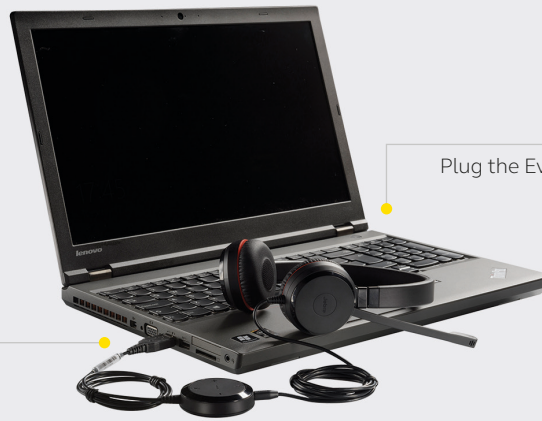

HOW TO CONNECT

Plug the Evolve20/20SE into a USB port on your computer. Choose between USB-A and USB-C variants

Plug the Evolve20/20SE into a USB-A or USB-C port on your mobile devices*